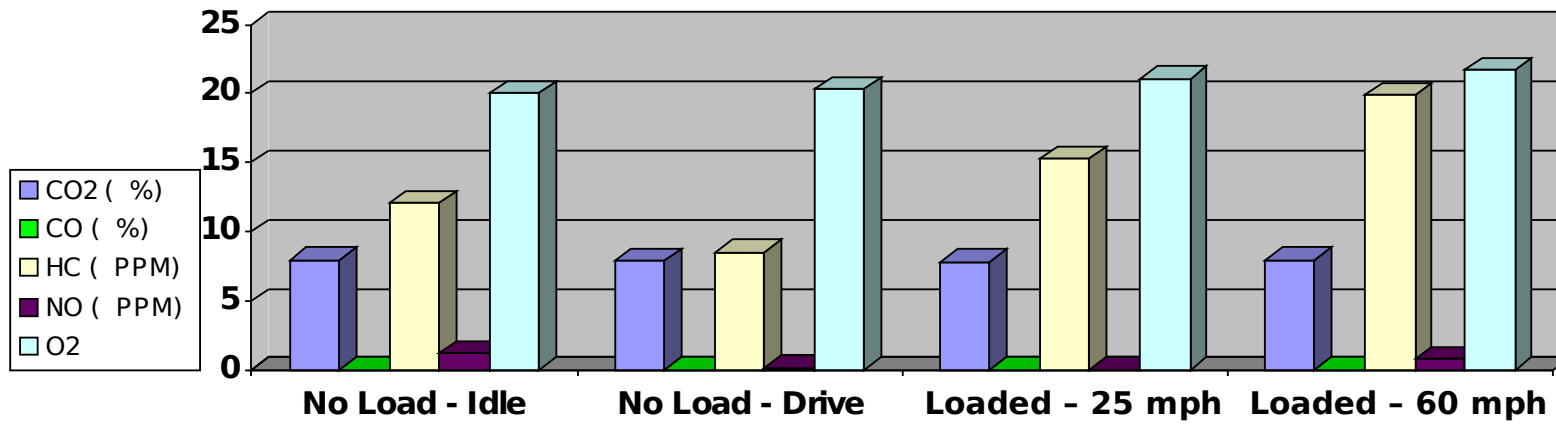

Stock Baseline Tests

Stock Testing	No Load - Idle	No Load - Drive	Loaded - 25 mph	Loaded - 60 mph
CO2 (%)	7.70	7.80	7.90	7.90
CO (%)	0.00	0.00	0.00	0.00
HC (PPM)	52.50	35.80	25.80	26.10
NO (PPM)	7.00	5.00	0.50	1.20
O2	22.00	22.10	22.80	23.50

Stock Tests with HHO

Stock Testing w/HHO	No Load - Idle	No Load - Drive	Loaded - 25 mph	Loaded - 60 mph
CO2 (%)	8.00	7.90	7.80	8.00
CO (%)	0.00	0.00	0.00	0.00
HC (PPM)	12.10	8.5	15.3	19.90
NO (PPM)	1.20	0.20	0.00	0.80
O2	20.00	20.30	21.10	21.70