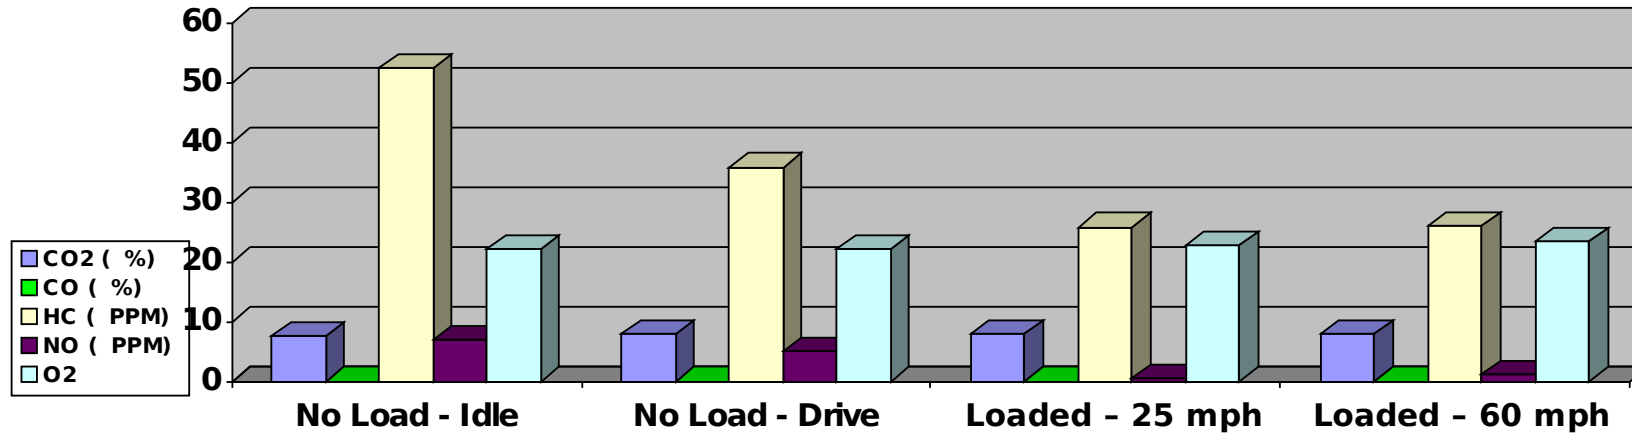

Stock Baseline Tests

Stock Testing	No Load - Idle	No Load - Drive	Loaded - 25 mph	Loaded - 60 mph
CO2 (%)	7.70	7.80	7.90	7.90
CO (%)	0.00	0.00	0.00	0.00
HC (PPM)	52.50	35.80	25.80	26.10
NO (PPM)	7.00	5.00	0.50	1.20
O2	22.00	22.10	22.80	23.50

Stock Tests with HHO

Stock Testing w/HHO	No Load - Idle	No Load - Drive	Loaded - 25 mph	Loaded - 60 mph
CO2 (%)	8.00	7.90	7.80	8.00
CO (%)	0.00	0.00	0.00	0.00
HC (PPM)	12.10	8.5	15.3	19.90
NO (PPM)	1.20	0.20	0.00	0.80
O2	20.00	20.30	21.10	21.70